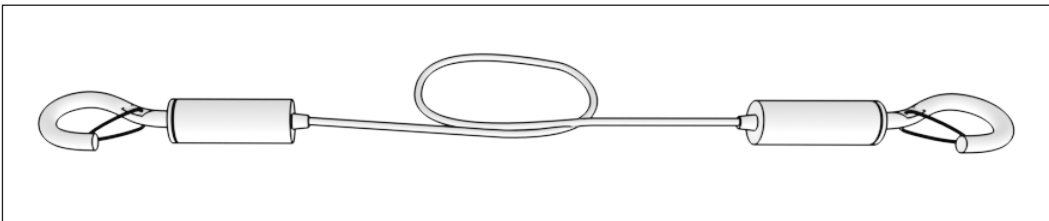

Attachment Methods / Hardware

Option 1

Rotofast Anchor

Option 2

Corkscrew Hanger

Option 3

Ceiling Hanging Wire

Edge Styles

Available in natural and hardened

Square

FABRIC WRAPPED FIBERGLASS CEILING BAFFLES

Sizes

Available in 1" and 2" thickness

How To Specify

1. Size and Edge Style

- Select panel size
- Select Edge Style: *Square Only*
- Select Edge Condition
 - Natural Edge
 - Hardened Edge