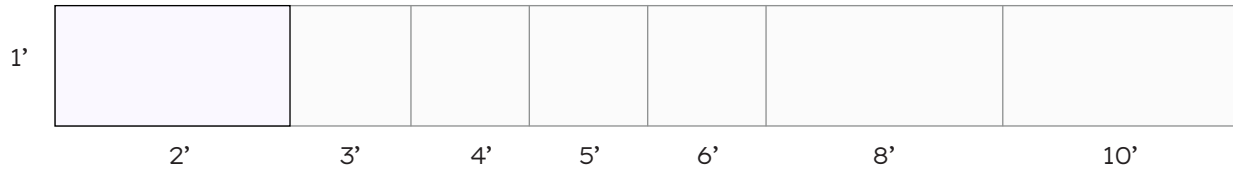

Available in natural and hardened

Square

FABRIC WRAPPED FIBERGLASS CEILING BAFFLES

Sizes

Available in 1" and 2" thickness

How To Specify

1. Size and Edge Style

- Select panel size
- Select Edge Style: *Square Only*
- Select Edge Condition
 - Natural Edge
 - Hardened Edge